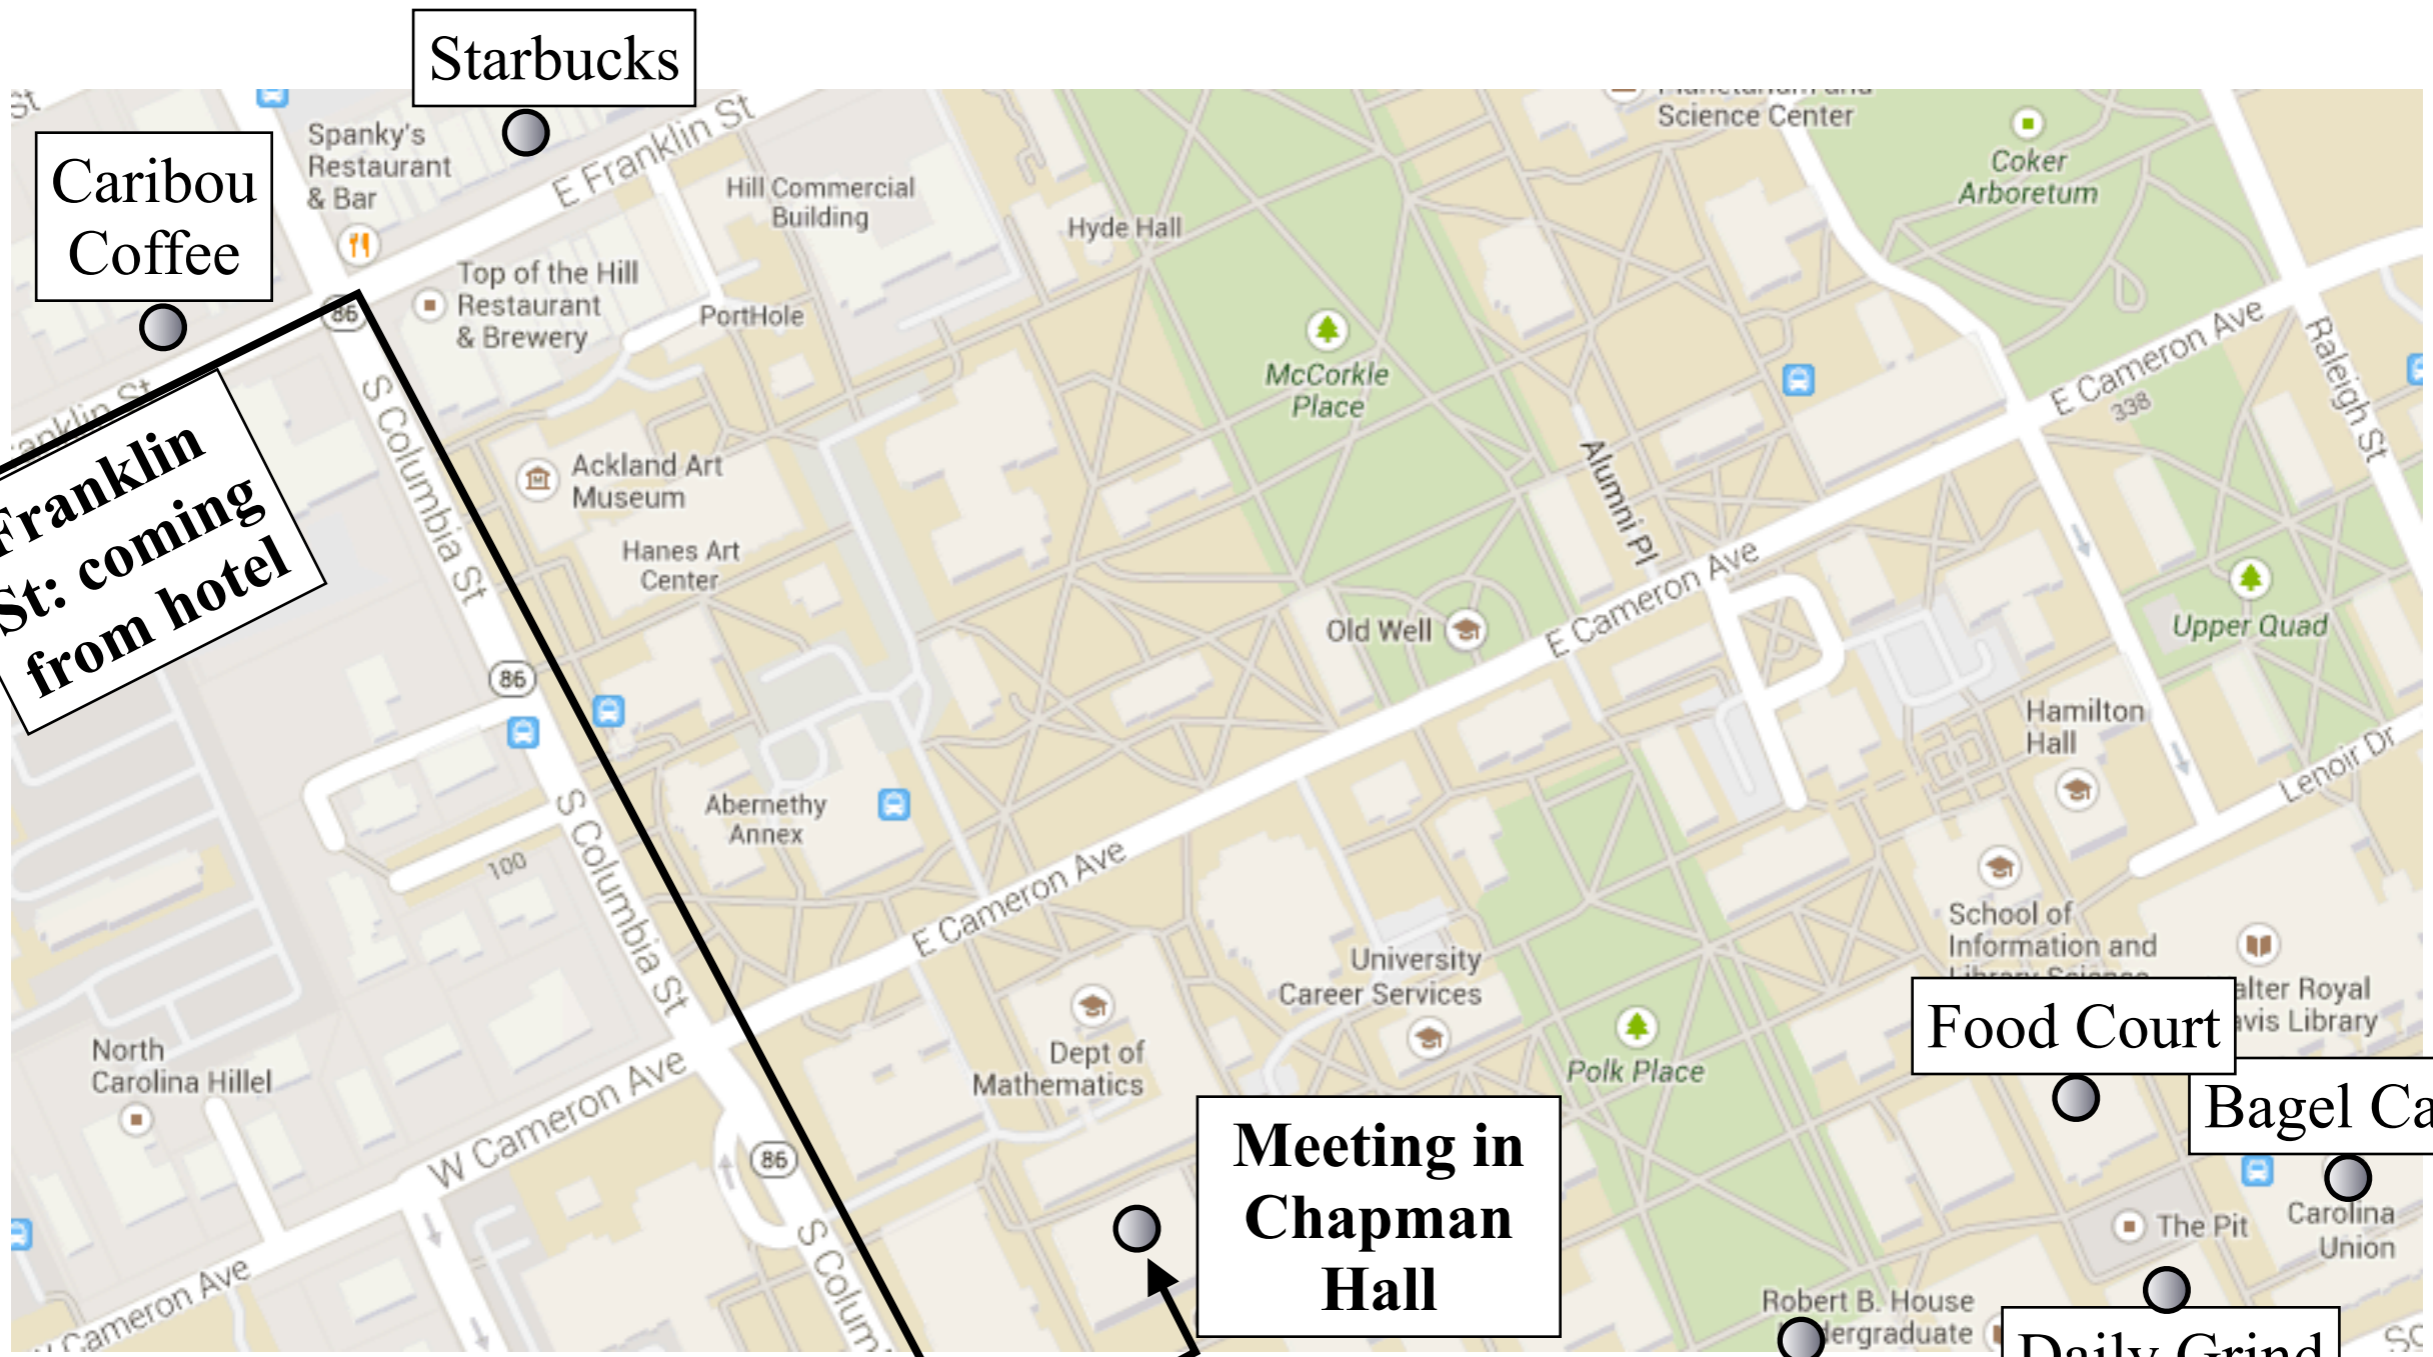

Hotel Area

UNC Chapel Hill Campus

Starbucks

Caribou Coffee

Franklin St: coming from hotel

Meeting in Chapman Hall

Food Court

Bagel Cafe

Library: NC Collection

Daily Grind Coffee

enter Chapman Hall, go straight ahead
walk up stairs to Chapman 201