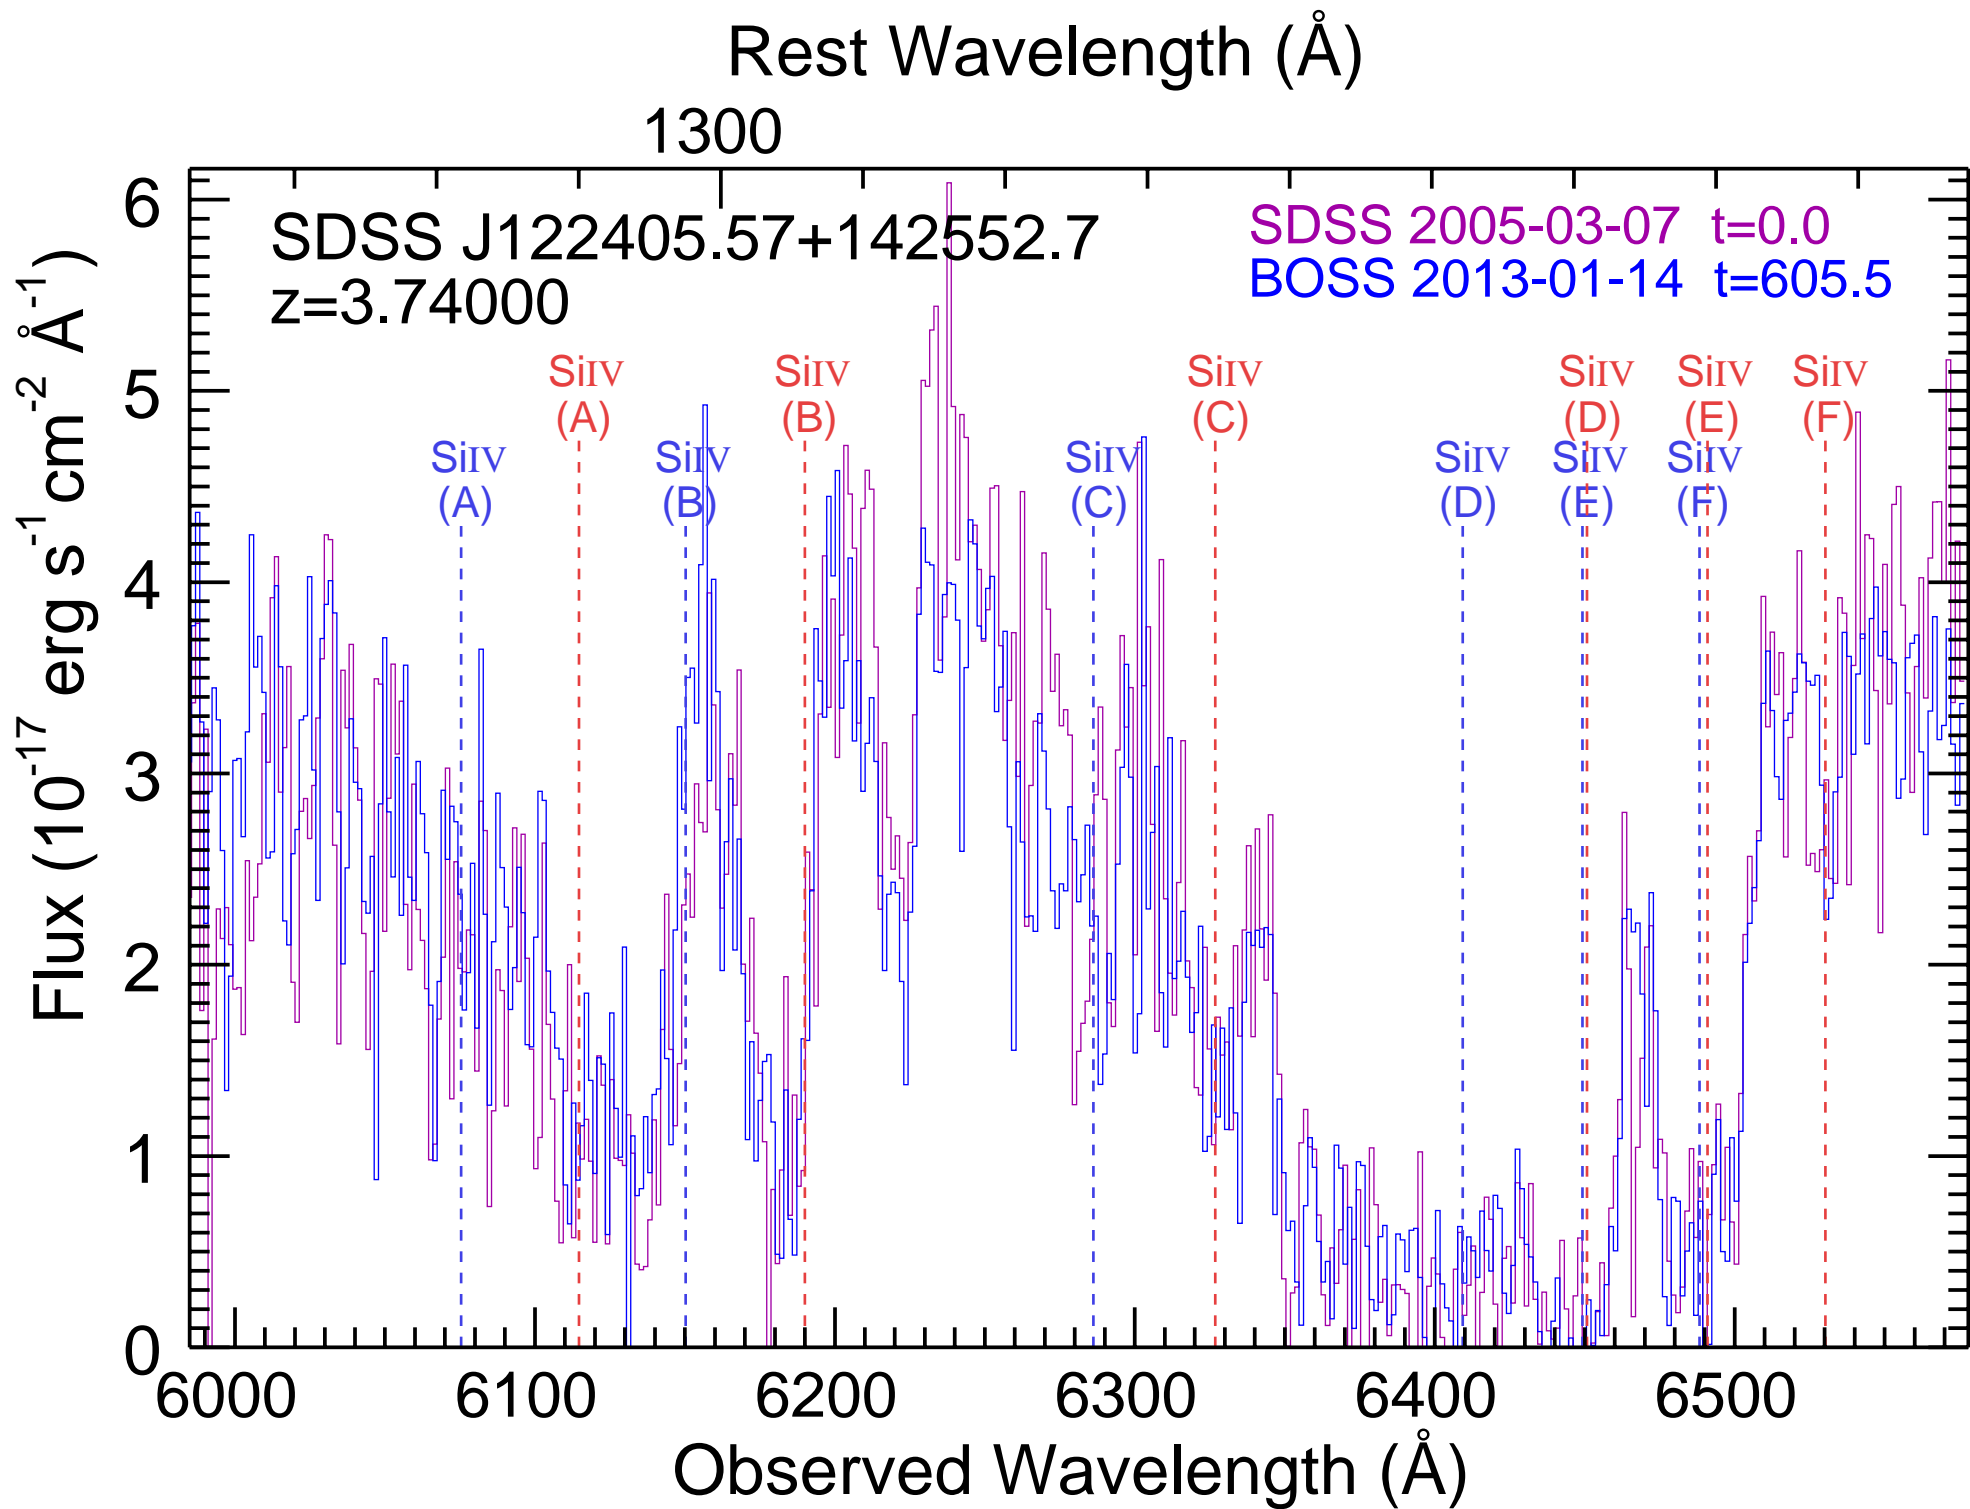

Rest Wavelength (\AA)

1500

SDSS J122405.57+142552.7
z=3.74000

SDSS 2005-03-07 t=0.0
BOSS 2013-01-14 t=605.5

Rest Wavelength (\AA)

1100

SDSS J122405.57+142552.7
z=3.74000

SDSS 2005-03-07 t=0.0
BOSS 2013-01-14 t=605.5