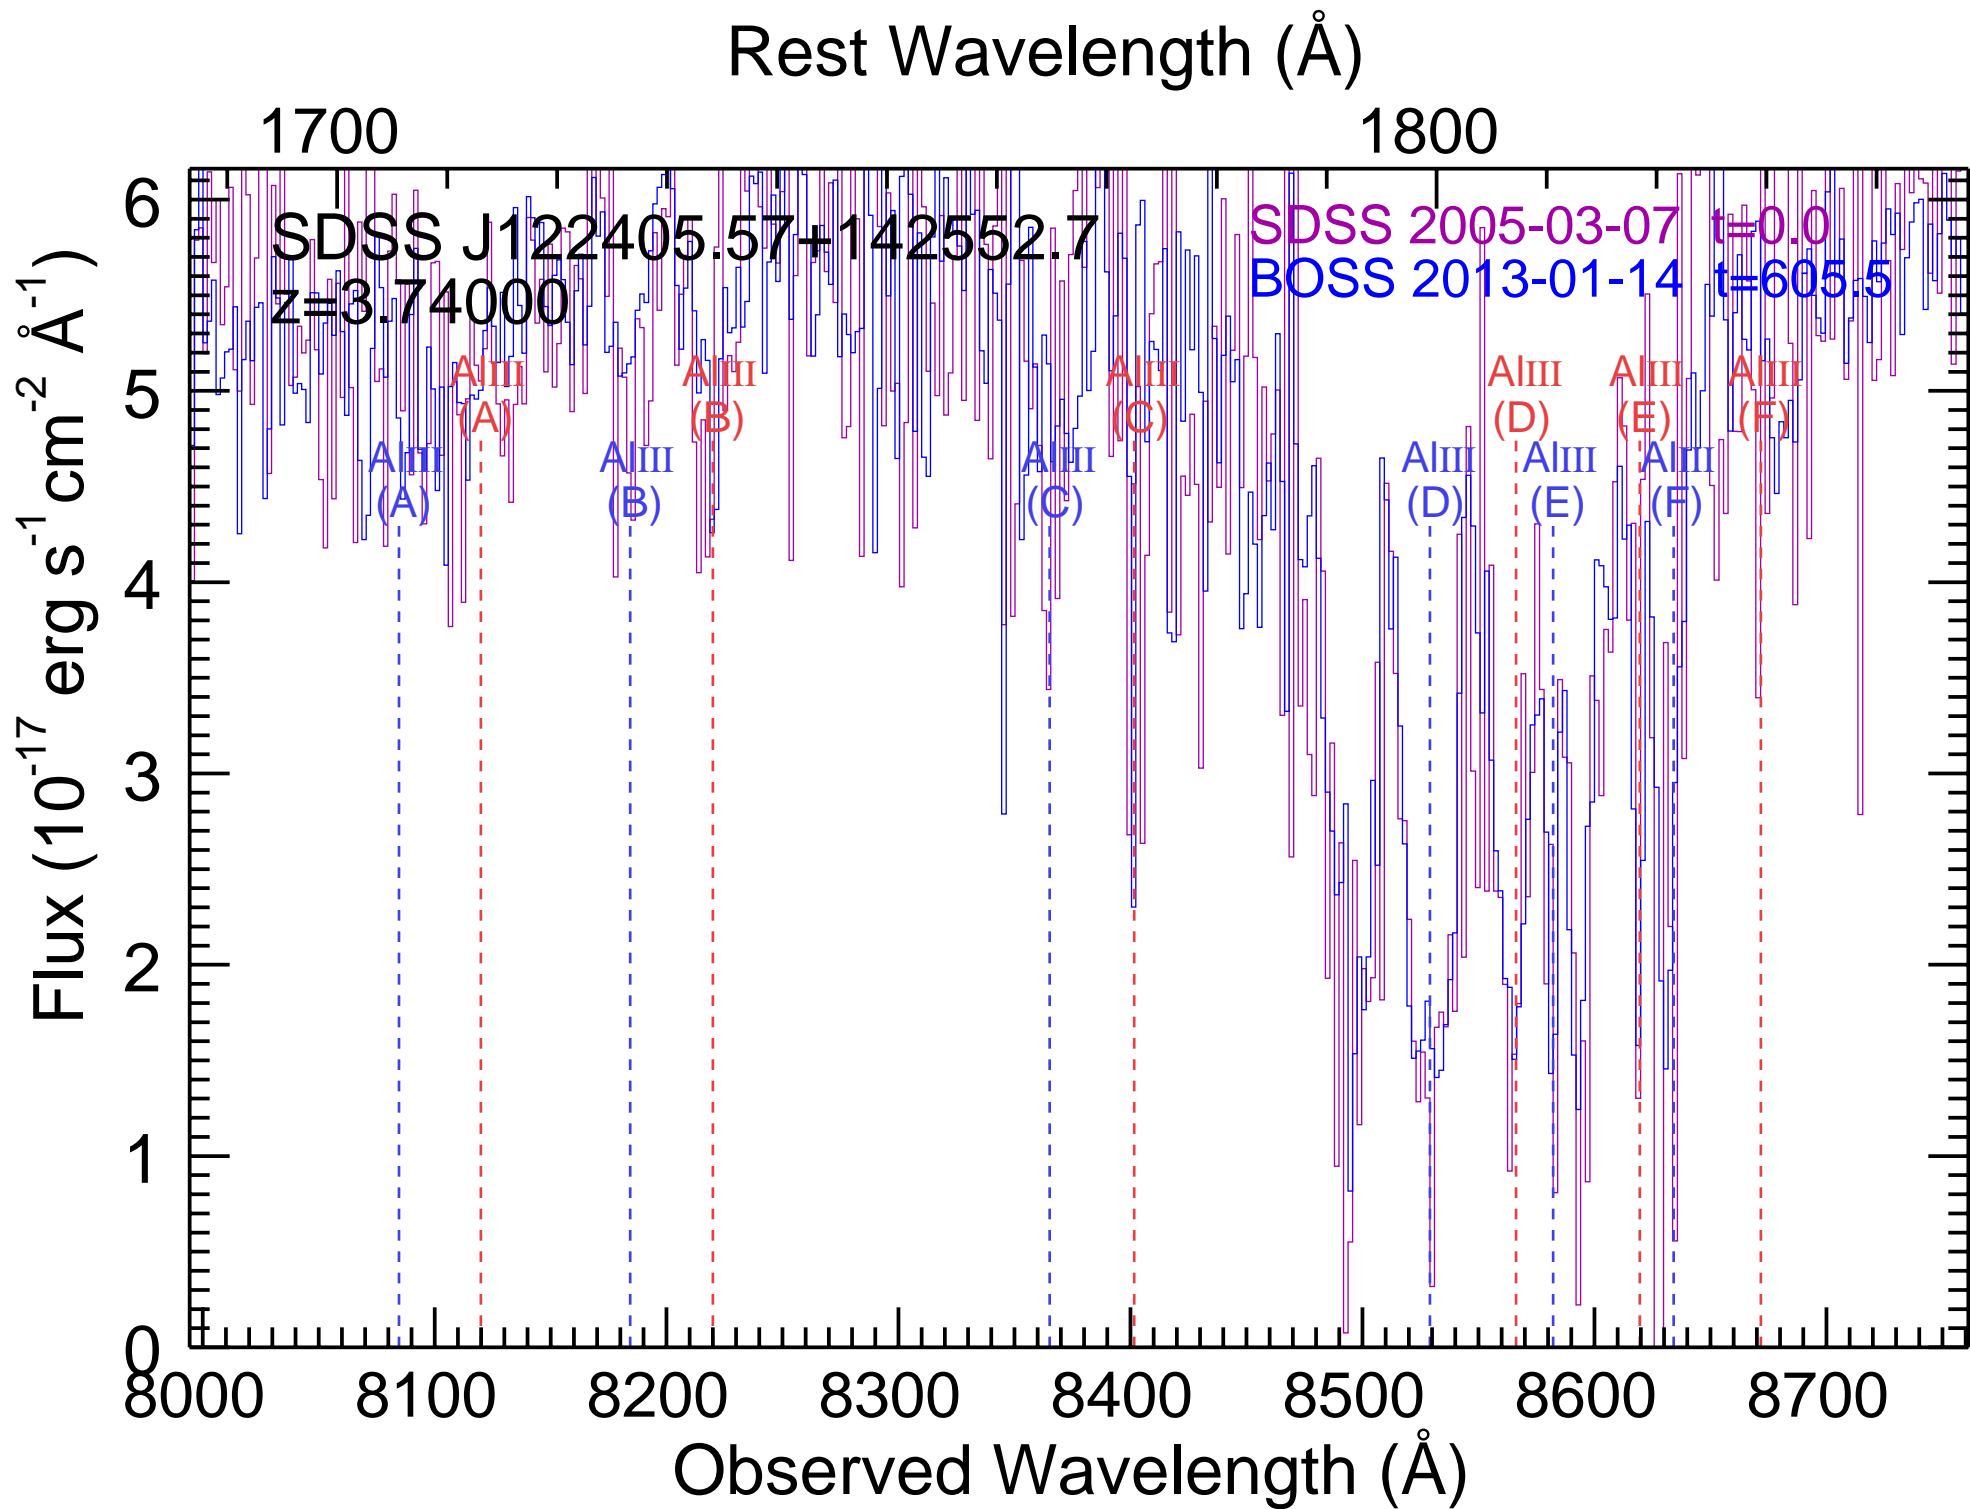

Rest Wavelength (\AA)

1500

SDSS J122405.57+142552.7
z=3.74000

SDSS 2005-03-07 t=0.0
BOSS 2013-01-14 t=605.5

Rest Wavelength (\AA)

1100

SDSS J122405.57+142552.7
z=3.74000

SDSS 2005-03-07 t=0.0
BOSS 2013-01-14 t=605.5