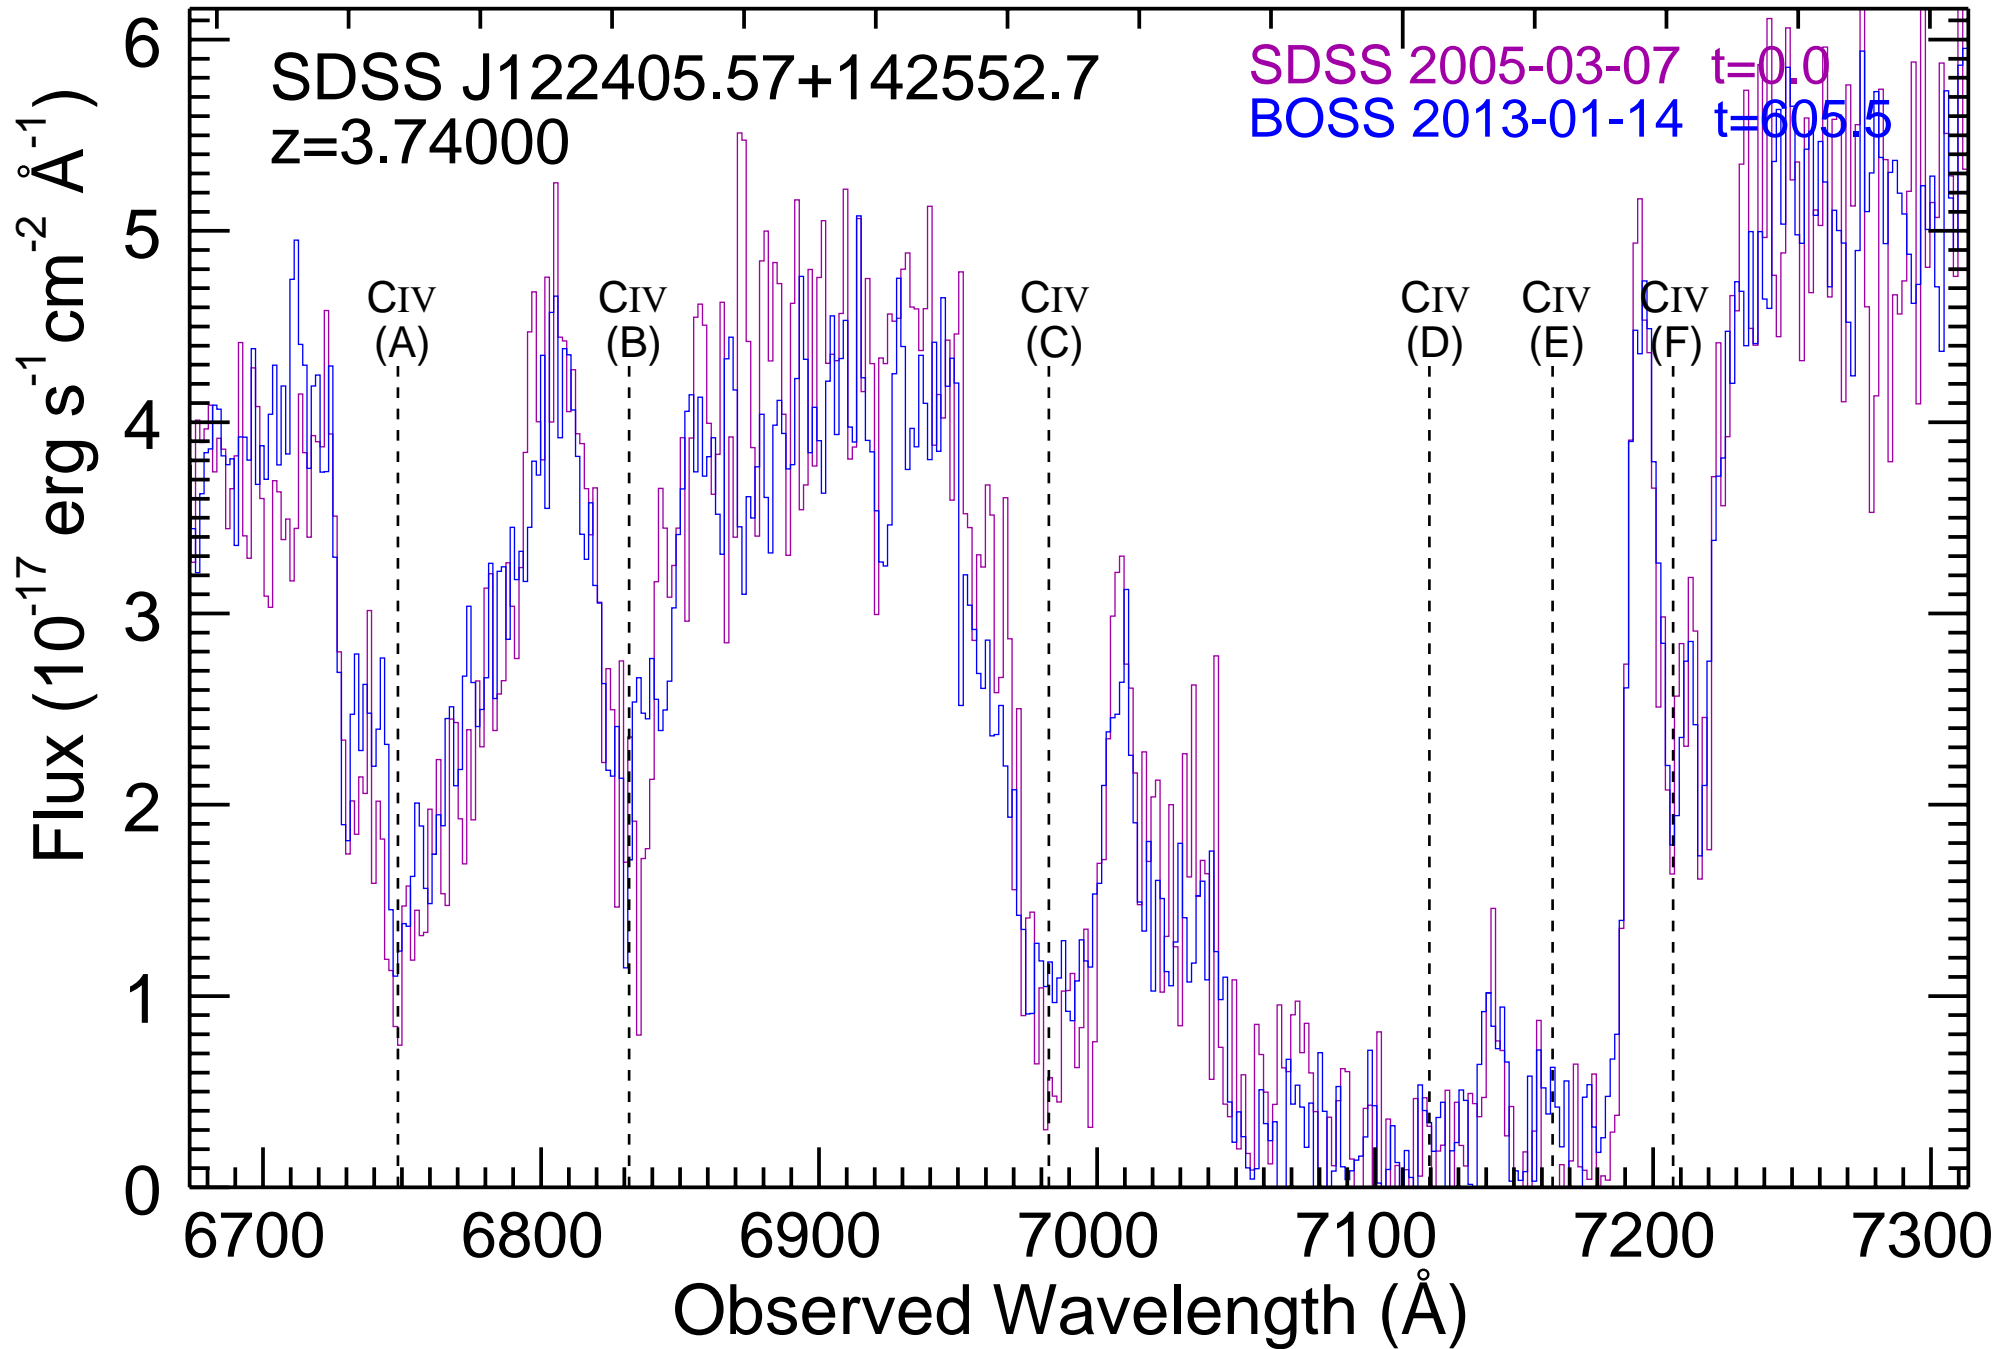

Rest Wavelength (\AA)

1500

SDSS J122405.57+142552.7
z=3.74000

SDSS 2005-03-07 t=0.0
BOSS 2013-01-14 t=605.5

Rest Wavelength (\AA)

1100

SDSS J122405.57+142552.7
z=3.74000

SDSS 2005-03-07 t=0.0
BOSS 2013-01-14 t=605.5