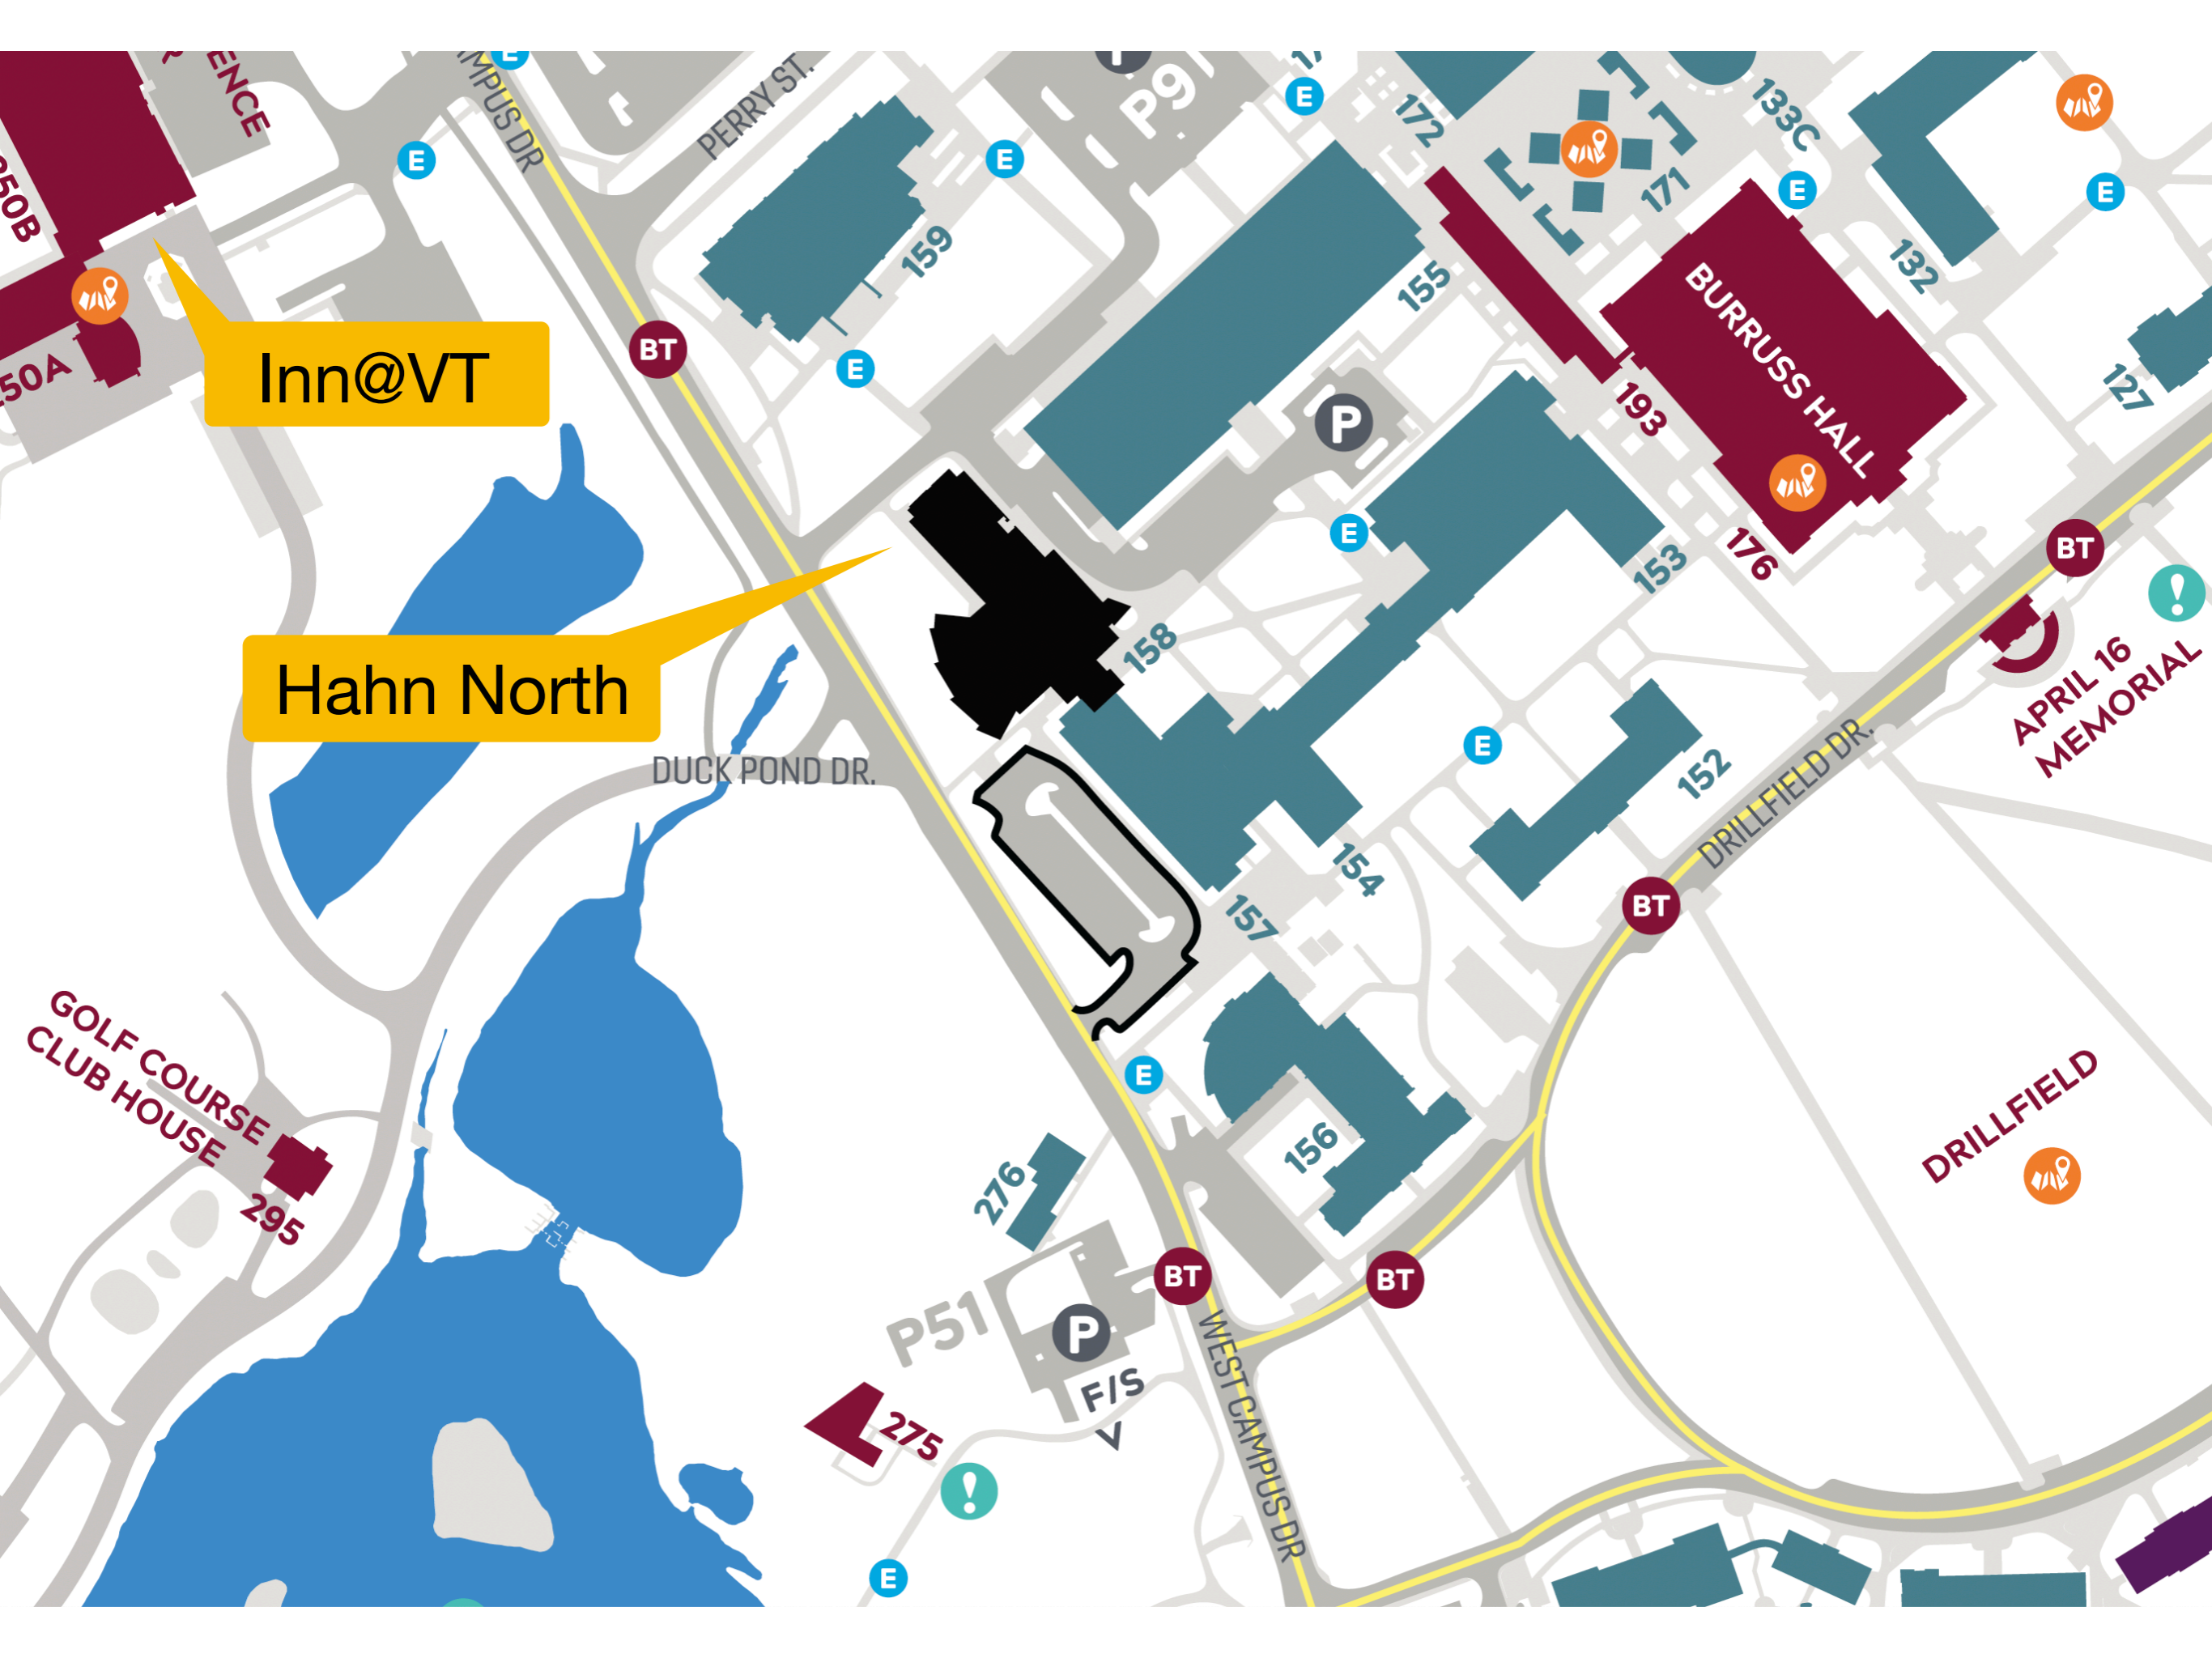

Inn@VT

Hahn North

Inn@VT

Hahn North

BURRUSS HALL

GOLF COURSE CLUB HOUSE

DRILLFIELD

APRIL 16 MEMORIAL

50A
50B
ENCE

IMPUS DR

PERRY ST.

P9

172

171

133C

132

127

DUCK POND DR.

158

154

152

295

P51

F/S